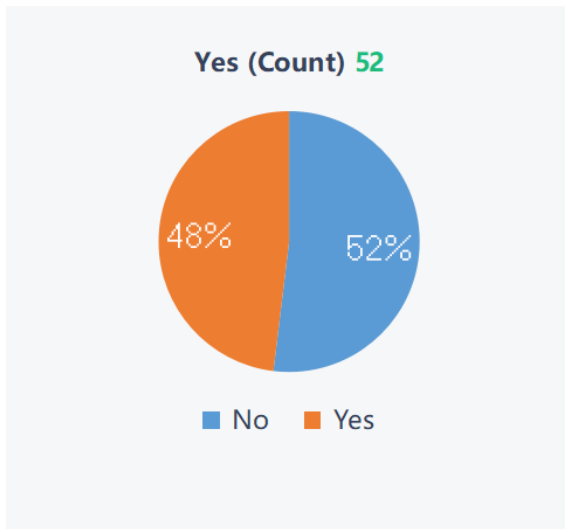

Cavalier Sec Performance for 1st and 2nd Term

by **Seyi Opanubi** on April 16

Cavalier Sec training attendance has been on the average side. They made an appreciable effort in ensuring the RHC Members participated in online and weekly training sessions. High subscription to STATERs.