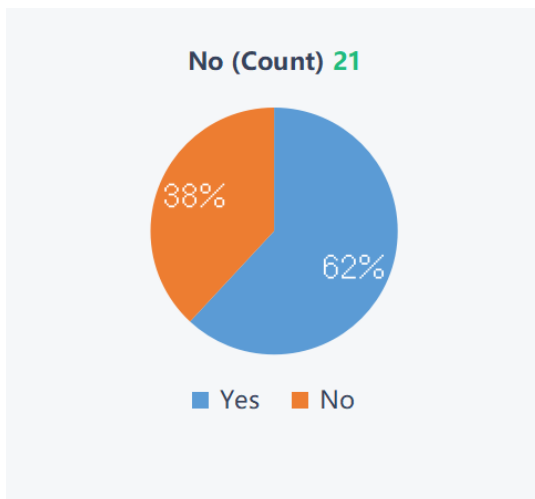

FRONT

SIDE RIGHT

BACK

SIDE LEFT

Spartan Prim Performance for 1st and 2nd Term

by [Seyi Opanubi](#) on April 16

Spartans Prim training attendance has been nothing short of amazing this term. Started out with just two in the first term but by the 2nd term witnessed an explosion in numbers. Mrs Gabriel (Kenny) made an appreciable effort in ensuring that RHC Members not only grew