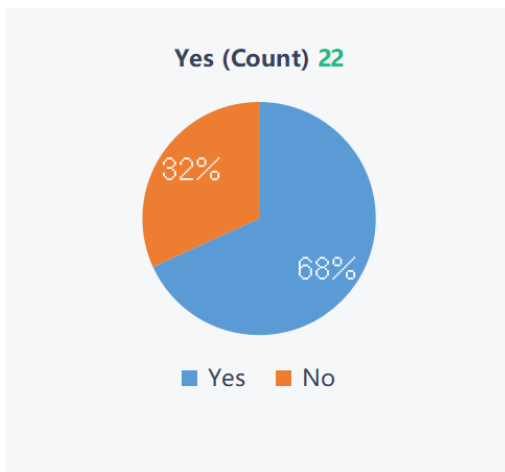

Green Knight Performance for 1st and 2nd Term

by [Seyi Opanubi](#) on April 16

Green Knights training attendance has been nothing short of amazing this term. Numbers from inception till date have done nothing but grown and grown and grown. Unfortunately skills and abilities growth has been low. Idowu as always has been making significant appreciable effort in ensuring that RHC Members not only grew but participated in weekly