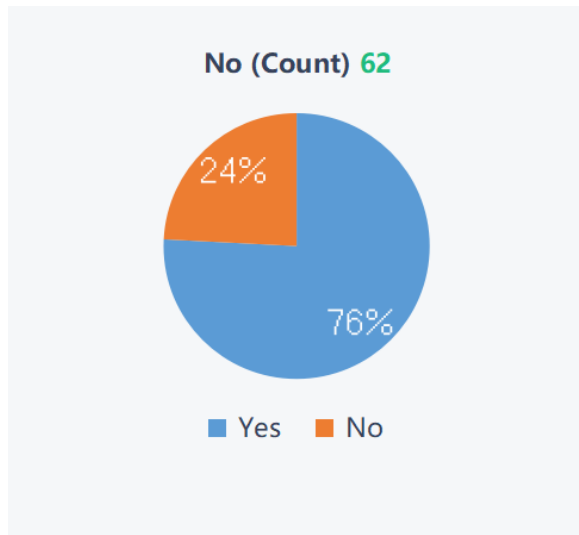

Spartan Sec Performance for 1st and 2nd Term

by **Seyi Opanubi** on April 16

Spartans Sec training attendance has been nothing short of amazing and very encouraging. They made an appreciable effort in ensuring the RHC Members participated in weekly training sessions. However online training has been very poor. Low subscription to STATERs.