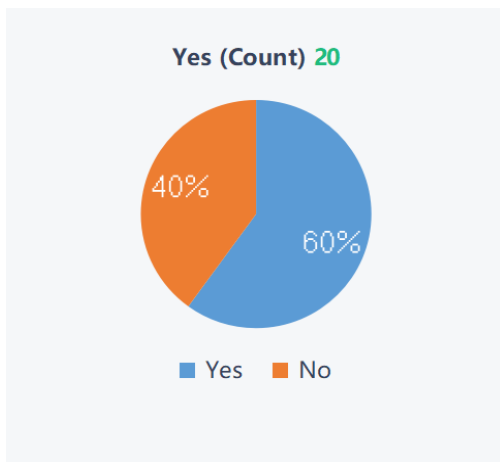

Black Jedis training attendance has been above average. Numbers from inception till date have done nothing but grown. Skills and abilities growth has been good. Daniel has been supportive and encouraging. However online training has been very poor with low subscription to STATERs.