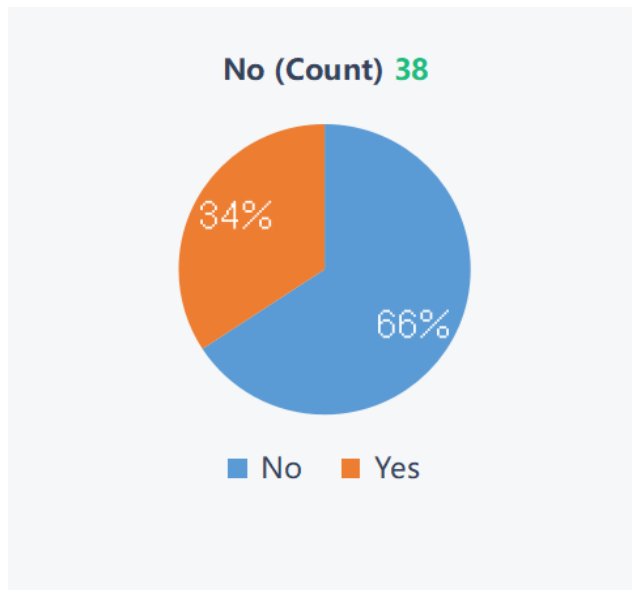

THIS WEEK'S
STORIES

FRONT

SIDE RIGHT

BACK

SIDE LEFT

Red Jedi Performance for 1st and 2nd Term

by [Seyi Opanubi](#) on April 16

Red Jedi training attendance has been on the low side. We encourage a minimum of 60 minutes of training once a week