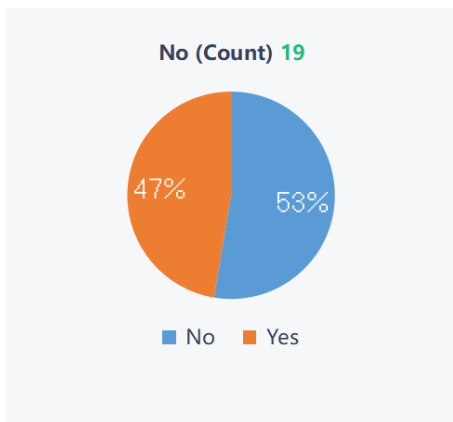

White Jedi Performance for 1st and 2nd Term

by [Seyi Opanubi](#) on April 16

White Jedis training attendance has been below average. Numbers from inception till date have been constant. Skills and abilities growth has been average. Olaitan has become supportive. However online training has been very poor with low subscription to STATERS.

Fourth largest RH Primary Community in the ARS. RHC members are incredibly enthusiastic.