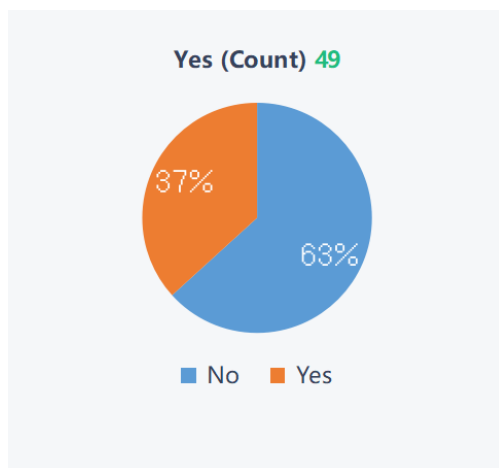

Black Knights Performance for 1st and 2nd Term

by [Seyi Opanubi](#) on April 16

Black Knights training attendance have been below average. RHC Members are enthusiastic but the RHC does not create an enabling environment for members to participate. Training sessions are regularly postponed for one reason or another. However, online training has been very good. High subscription to STATERS.